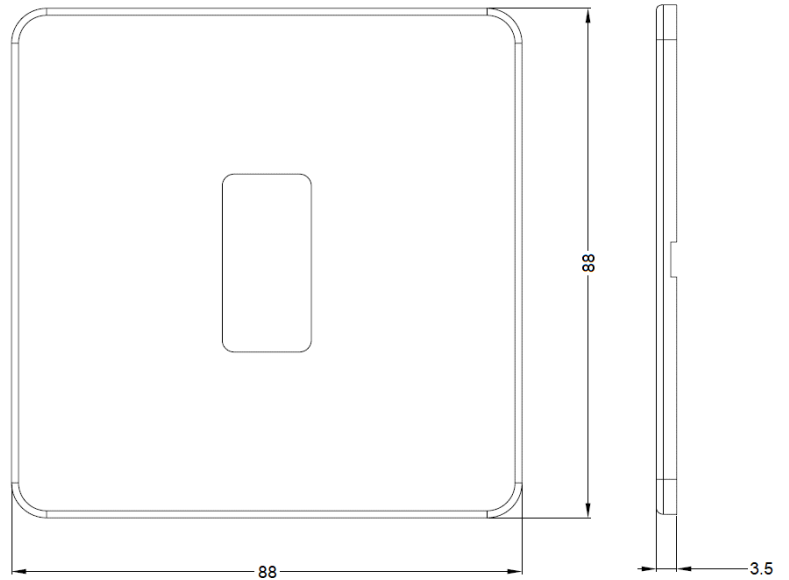

Screwless 1G grid faceplate

MLA part code	GDSF001BC	GDSF001MW	GDSF001PC	GDSF001MB
Description	Screwless 1G grid faceplate			
Finish	Brushed chrome	Matt white	Polished chrome	Matt black
Nett weight (kg)	0.065			
Dimensions (mm)	Height – 88 Width – 88 Projection – 3.5			
Construction	Premium grade steel			
IP rating	IP20			
Warranty	15 years			
Origin of Manufacture	China			
Declaration of Conformity (held on file)	Yes			
Manufactured in accordance with	BS EN 60670-1			
EAN	5055832964568	5055832964643	5055832964728	5055832999751