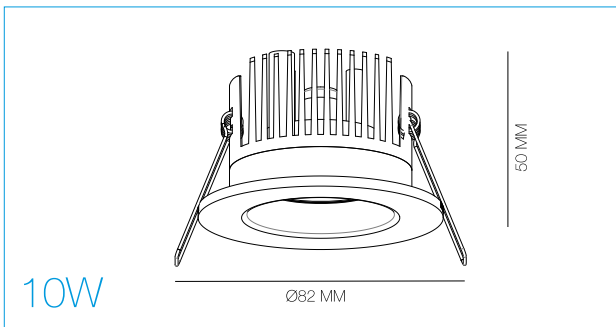

## TECHNICAL DATASHEET

AFD010D

10W Fire-Rated LED IP65 Downlight

### PRODUCT FEATURES

- 30, 60, 90 Minutes Fire Rated (Timber Joists)
- Acoustic Rated (BS EN ISO 140-3:1995 & BS EN ISO 140-6:1998)
- Integrated 10W COB LED
- Interchangeable Twist & Lock Bezels
- Halogen Style Lens
- Dimmable With Most Trailing and Leading Edge Dimmers
- Compact Size - Suitable for Shallow Voids

PRODUCT CODE	AFD010D/30	AFD010D/40
Power	10W	10W
Lumens	≤950 lm	≤1000 lm
Colour Temperature	3000K	4000K
Beam Angle	40°	40°
CRI	>82	>82
IP	IP65	IP65
Lifetime (Hours to Im70)	30,000 h	30,000 h
Voltage	220-240 V AC	220-240 V AC
Operating Temperature	-20 ~ 45° C	-20 ~ 45° C