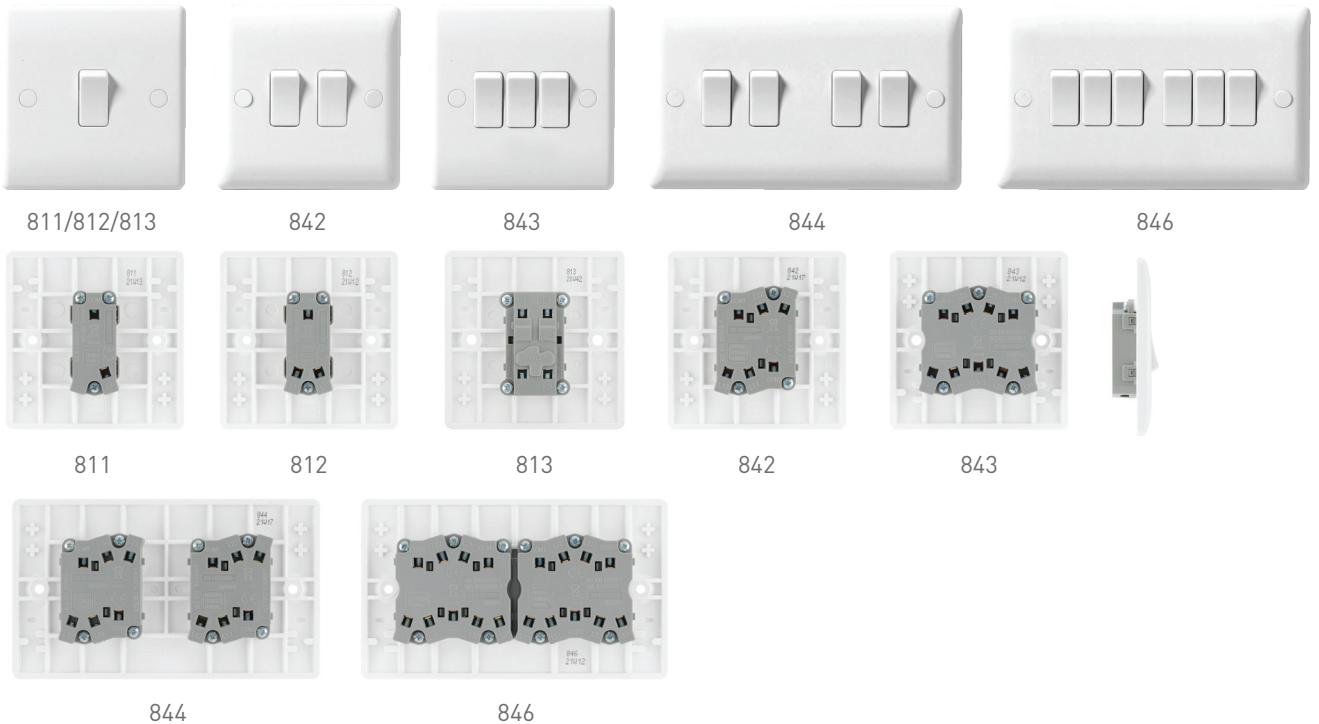

Technical Data

20 Amp 16AX Light Switches

Brief product description:

BG's Nexus range of plate switches have been designed to perform at 20A 16AX inductive loads.

The subtle design will blend with any décor - suitable for domestic or commercial installations.

Features:

- White moulded round edge, sleek and slim with softly rounded edges
- 20 Amp, 16AX inductive rated
- Easy to install, supplied with fixing screws and installation instructions
- Captive, backed out terminal screws for fast installation
- Screw cover caps for a sleek appearance
- Anti-microbial certified - manufactured using high grade thermoset Urea which effectively inhibits the growth of infectious diseases, including MRSA, E-Coli, Salmonella and Klebsiella Pneumonia bacteria

Product Images

Technical Specifications

Standard(s)	BS EN 60669-1
Rating	20 Amp 250V AC (16AX - no derating for inductive or fluorescent loads)
Terminal Capacity	4 x 1.0mm² 4 x 1.5mm² 2 x 2.5mm² 1 x 4.0mm²
RoHS Directive	Yes
WEEE Directive	Yes
Mounting Box Depth (Min)	16mm (811, 812, 813, 842 products) 25mm (843, 844, 846 products)
Fixing Centres	60.3mm (811, 812, 813, 842, 843 products) 120.6mm (844, 846 products)