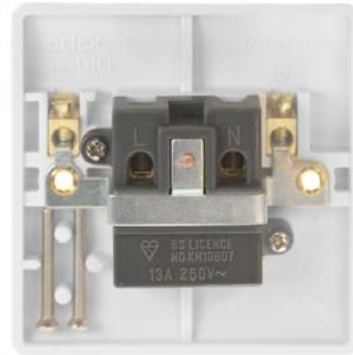

Product Code: CMA630BL

Luckinslive 425139666

Description: 13A 1 Gang Socket Outlet With Twin Earth Terminals - Blue (Medical Equipment Only)

General Information

Plate Dimensions (mm)	86 (W) x 86 (H) x 9.5 (D)	
Plate Fixing Centres - Horizontal (mm)	60.3	
Style	Rounded Profile	
Colour	Blue	
Materials	Front Plate: Urea Terminals: Brass Earth Strap: Mild Steel	Rear Housing: Urea Terminal Screws: Steel & Yellow Passivated
Anti Microbial Certified	Yes	
Operating Voltage (AC)	250	Frequency (Hz) 50
Resistive Load Rating (A)	13	
Termination Type	Screw	
Terminal Size (mm)	Ø5	Terminal Torque Value (Nm) 2
Terminal Capacity - Solid (mm ²)	3 x 2.5 or 2 x 4	
Switched	No	
Twin Earth Terminals	Yes	
Minimum Back Box Depth (mm)	25	
Ingress Protection	IP20	
Operational Temperature (°C)	-5 to +40	
Warranty (Years)	25	

Standards BS 1363-2

Additional Information

For cleaning / polishing of products, use only a soft, dry, clean cloth.
Ensure that the mains supply is isolated before commencing installation and refer to the circuit diagram with the relevant product.
Bare earth cables must always be covered with appropriate sleeving and wired to the earth terminal.