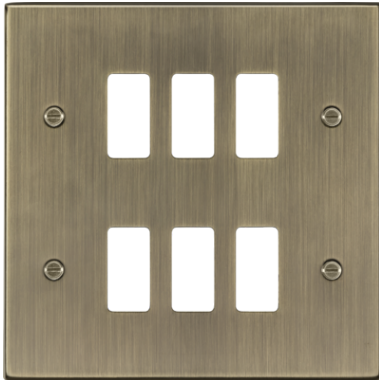

DATASHEET

GDCS6AB

6G Grid Faceplate - Antique Brass

www.mlaccessories.co.uk

MLA PART CODE	GDCS6AB
DESCRIPTION	6G Grid Faceplate - Antique Brass
NET WEIGHT (KG)	0.193
FINISH	Antique Brass
DIMENSIONS (MM)	Height - 149.3 Width - 149.3 Projection - 10.5
CONSTRUCTION	Construction - Premium grade steel
IP RATING	IP20
WARRANTY	25year(s)
MANUFACTURED IN ACCORDANCE WITH	BS EN 60670-1
ORIGIN OF MANUFACTURE	China
DECLARATION OF CONFORMITY (HELD ON FILE)	Yes
EAN	5056270870459