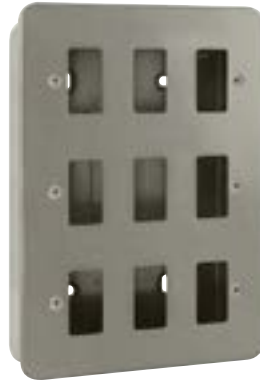

Product Code: CL20509

Luckinslive 404471811

Description: 9 Gang GridPro® Frontplate & Back Box

**General Information**

Range	essentials™		
Dimensions (mm)	146 (W) x 207 (H) x 42 (D)		
Style	Metal Clad		
Colour	Grey		
Materials	Front Plate & Pattress Box: Electrophoretically Coated Steel		
Anti Microbial Certified	No		
Yoke Required	Yes (3 x GR20400)		
Supplied Back Box Depth (mm)	40		
Back Box Knockouts - Total (mm)	10 x Ø20, 1 x 67 x 32		
Back Box Knockouts - Top (mm)	3 x Ø20	Back Box Knockouts - Sides (mm)	2 x Ø20
Back Box Knockouts - Bottom (mm)	3 x Ø20	Back Box Knockouts - Rear (mm)	1 x 67 x 32
Ingress Protection	IP20		
Operational Temperature (°C)	-5 to +40		
Warranty (Years)	20		